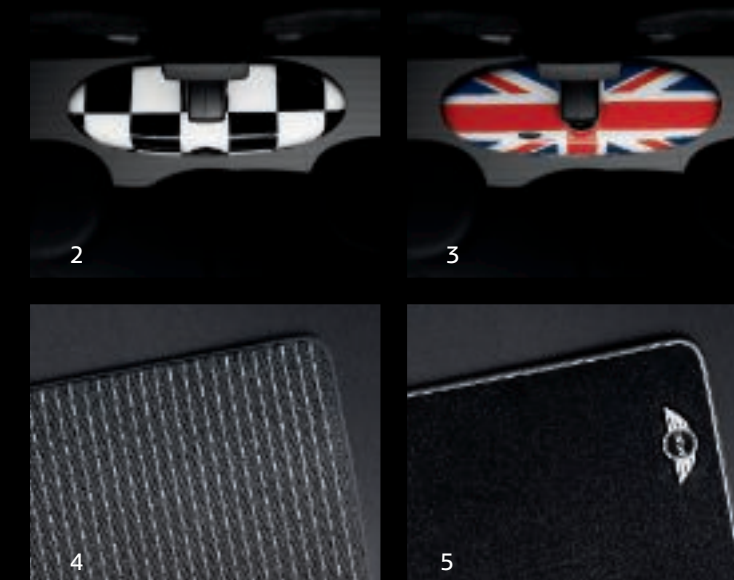

HOME IS WHERE MY HEART IS.

1

Looking good is easy – the real trick is to do it in your own unique style. But with Original MINI Accessories you can do just that, with a range of options that let the true character of both you and your MINI shine through.

1 Interior surfaces in Checkered Flag design

Focused on the finish line: a Checkered Flag surface for the instrument panel gives the interior a real racetrack feel.

1 Chrome Line Interior

A touch of sparkle for the interior of your MINI: the instruments, air vents in the instrument panel and the ring around the gear lever are all available in Chrome, as are the rings around the door handles, the loudspeaker trims in the doors and the cupholders in the front and back.

1 Footrest and pedal pads in stainless steel

Emphasize the racing pedigree of your MINI.

2+3 Rear-view mirror housings

The perfect complement to the classic roof design. Available in a Checkered Flag (Fig. 2), Union Jack (Fig. 3) or BlackJack design.

4-6 Floor mat set

The MINI obsession with style and variety extends right down to the footwell. Floor mats are available in a choice of materials, and are supplied as sets of two for front and rear. Choose between Urban (Fig. 4) and Cosmopolitan (Fig. 5) designs, or go for the plain rubber version (Fig. 6).

6 Door sill finishers (illuminated) with personalized lettering

Customize your MINI or MINI Convertible with personalized lettering, illuminated via electroluminescence technology (other door sill finishers are available in both illuminated and non-illuminated versions).